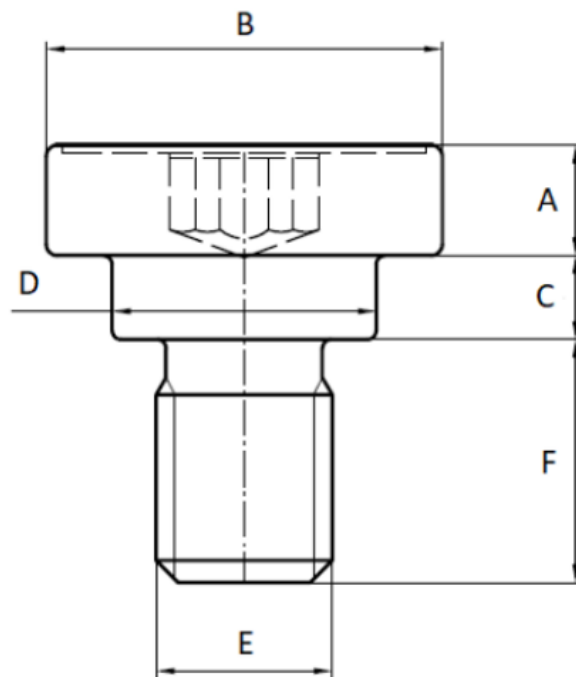

# 931914

For more information about this assembly solution,

please contact us at the e-mail address below:

[fastenerlisi@lisi-group.com](mailto:fastenerlisi@lisi-group.com)

Part print

**Rated:**

Rated **0** out of 5

**Categories:** Anti-creep shoulder screws, Shoulder screws

**Additional Information:**

- Dimensions: N/A
- Weight: N/A
- Drive: internal hexalobular
- Material: Aluminum & EGH
- Head Height [A] (mm): 2.2
- Ø Head [B] (mm): 12.5
- Ø Shoulder [D] (mm): 7,3-7,5
- Shoulder Height [C] (mm): 5,0-5,1
- Ø Thread [E]: M4
- Final length [F] (mm): 12