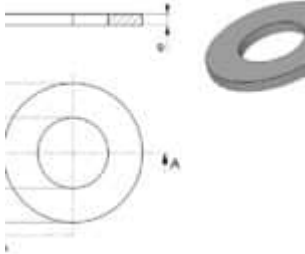

PRD05005

Our “Plastic and special washers” family has been designed to ensure secure fastening over time for all assembly challenges.

Our plastic washers have been designed to protect support during tightening of nuts or screws.