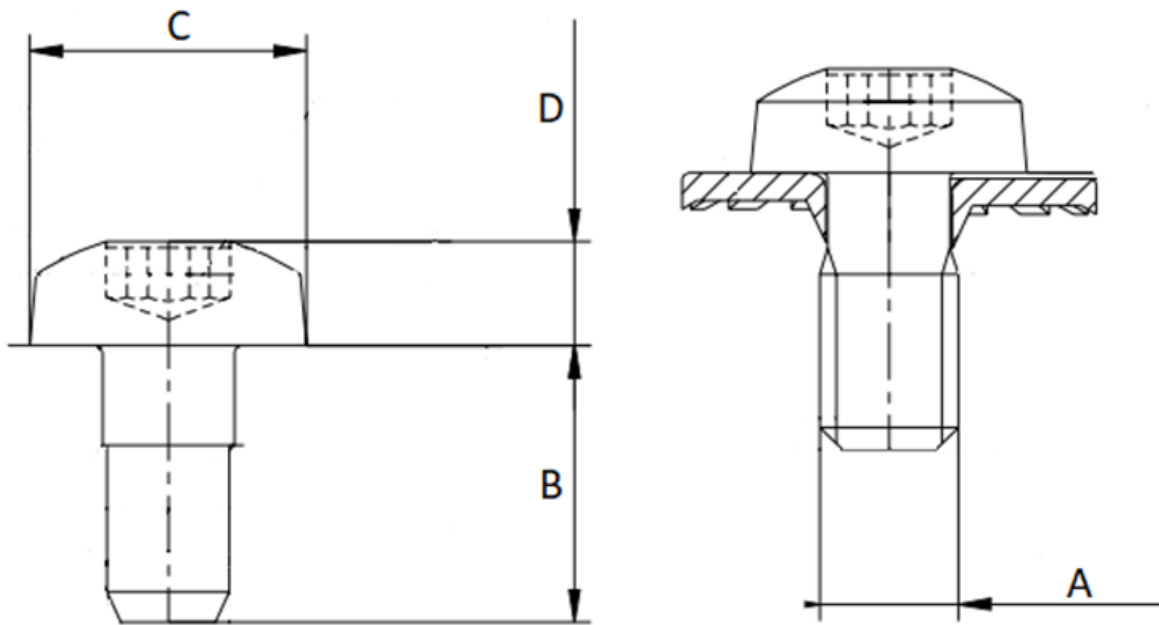

Price: 0.00€

For more information about this assembly solution,

please contact us at the e-mail address below:

fastenerlisi@lisi-group.com