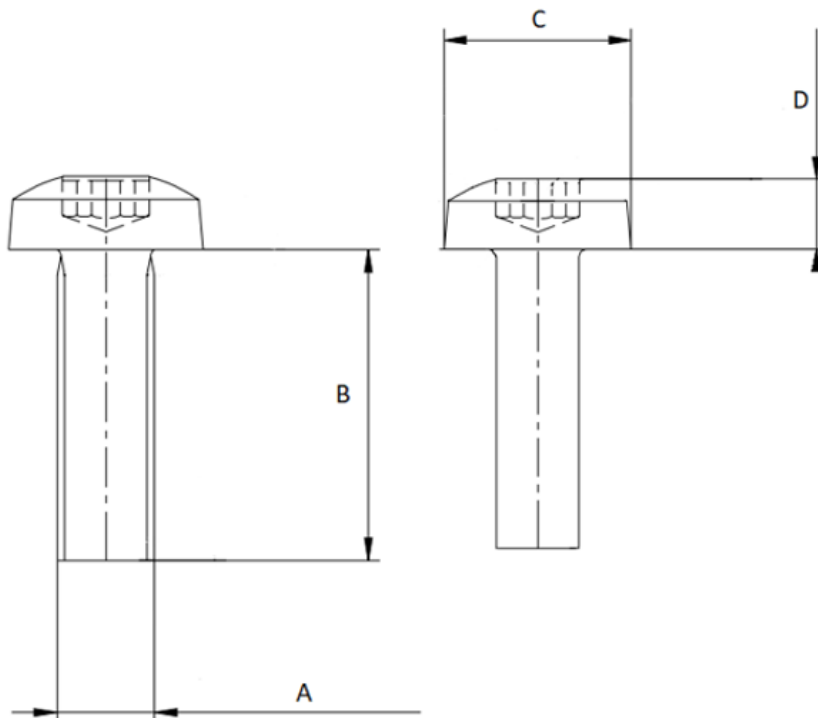

503103

Our « Metric special screws » family has been designed to ensure secure fastening over time for all automotive assembly challenges.

This family includes a complete range of products: in 10.9 and 8.8 steels, aluminum and EGH, etc.

Economical and reliable, alone or in combination with our other products, our metric special screws guarantee an optimal fastening system.

Part print

Price: 0.00€