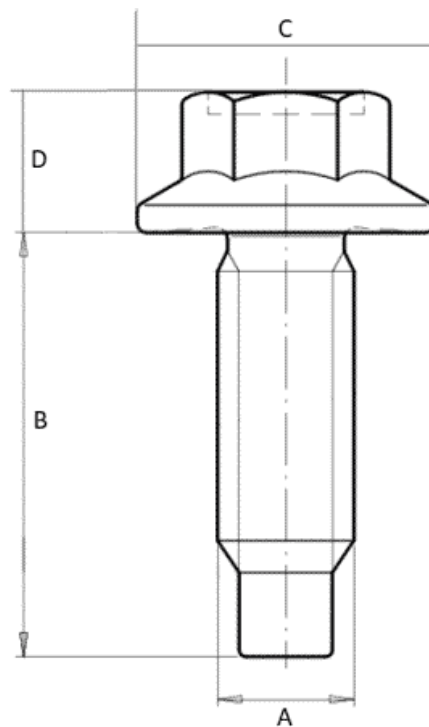

505338

Our « Metric special screws » family has been designed to ensure secure fastening over time for all automotive assembly challenges.

This family includes a complete range of products: in 10.9 and 8.8 steels, aluminum and EGH, etc.

Economical and reliable, alone or in combination with our other products, our metric special screws guarantee an optimal fastening system.

Part print

Rated: