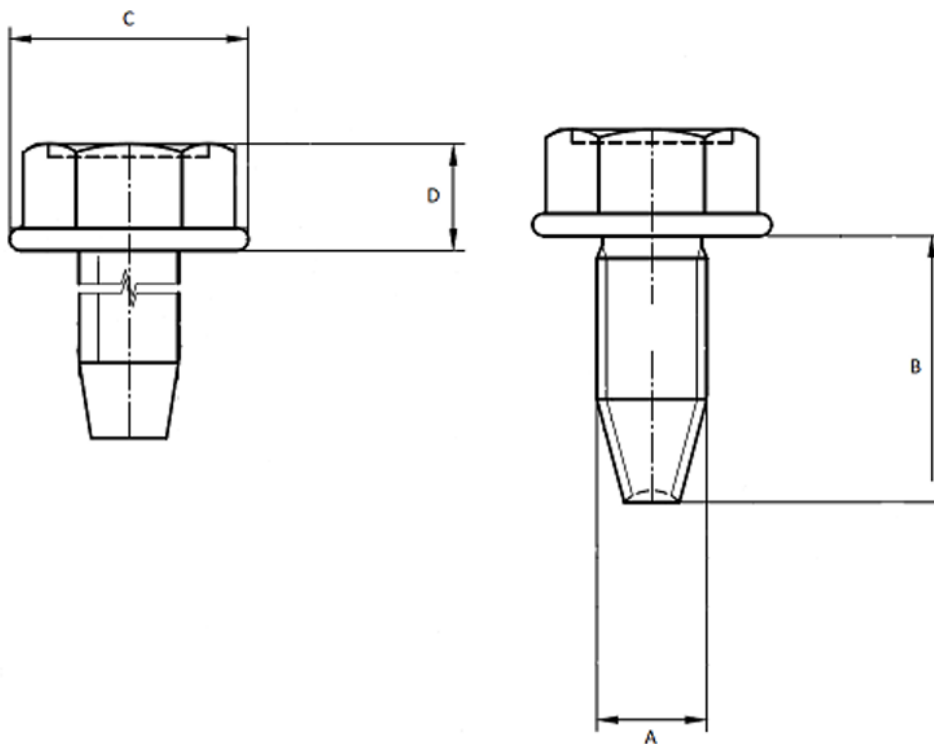

938071

Our « thread forming screws » family has been designed to ensure secure fastening over time for all automotive assembly challenges.

This family includes a complete range of products: in 10.9 and 8.8 steels, aluminum and EGH, etc.

Economical and reliable, alone or in combination with our other products, our metric special screws guarantee an optimal fastening system.

Part print

Rated: